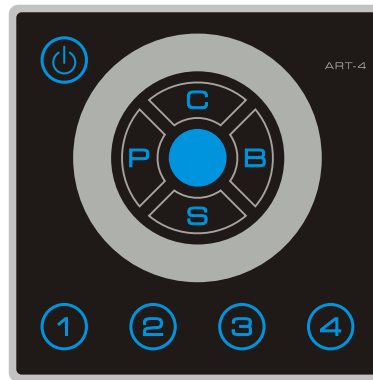

## ART-4

1Gang Panel

### ► FEATURES

- Touch interface, 1Gang (EU version).
- DMX512/PWM output.
- Four function menus.
- Store and Playback 4 scenes and 4 colors.
- LEDs Indicators on panel show the current output
- Allows to the fade time to power On/Off at the range of 0-4 seconds, as well as different colors switch.
- Input voltage selectable in DC12-24V according to the output loading voltage.
- Memory Retained upon power failure
- BB technology (Patent pending).